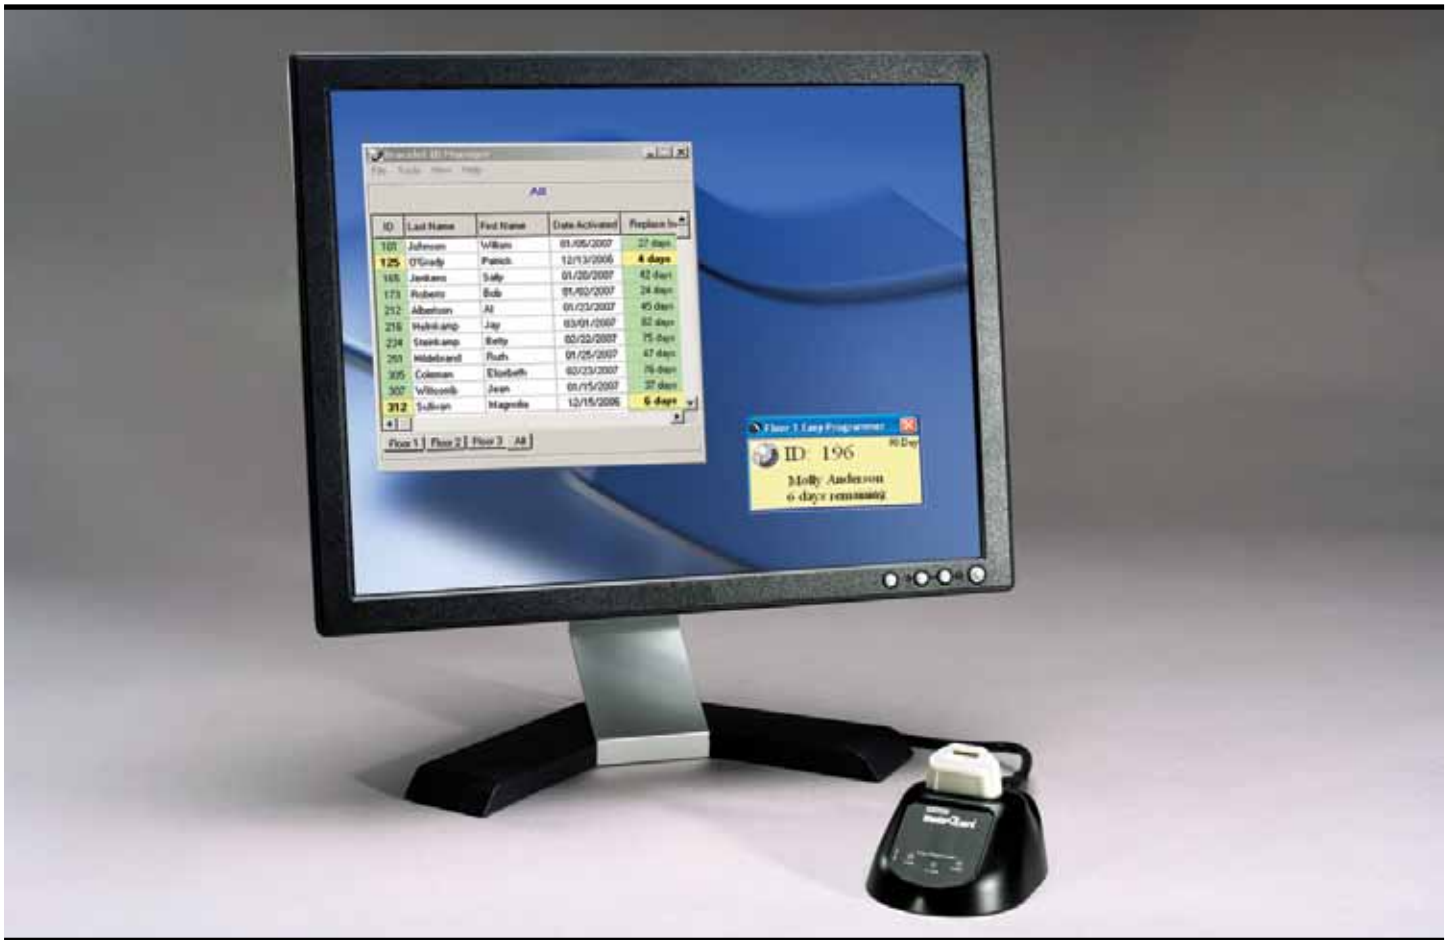

WanderGuard® Easy Programmer Model 18021

WanderGuard®
DEPARTURE ALERT SYSTEM

Overview

The Easy Programmer is a simple and effective way to program the WanderGuard ID signaling device bracelets with their own unique three digit identification number. The Easy Programmer will program the WanderGuard 90-day signaling device bracelet Model 36010. The WanderGuard ID Bracelet Manager is an on-board management database which stores all the bracelet data on both the Easy Programmer and the computer providing an automatic backup feature.

Features:

Easy Programmer includes:

- Unit, CD software, and USB connecting cable
- Assigns unique 3 digit identification numbers to each signaling device
- Reporting capabilities including signaling device expiration
- Integrates with Arial® Wireless Communication System

Specifications:

- Dimensions: 4" x 2.75" x 1.50"
- Weight: Approximately 3 oz.
- Power: Computer Enabled Power
- Computer Software Required: Windows XP Operating System with Service Pack 2 or higher
- USB connection: Required